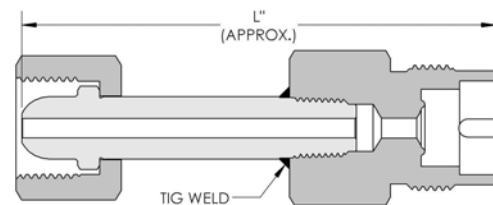

PART NUMBER	DESCRIPTION	L
PT-540SS-4MFS-P	STAINLESS STEEL 9 Ra EP	2.25"

Blank plug available with ring & chain on request EP = Electropolished ID

INLET OPTIONS & ACCESSORIES

CV
W/ INTEGRAL CHECK VALVE

FR
W/ FLOW RESTRICTOR ORIFICE

PTH-7
PIGTAIL HANDLE SIZE 7 FOR USE ON 1/4" TUBE STUB INLETS ONLY

VALVE OUTLET ADAPTORS

PART NUMBER	DESCRIPTION	L
AD-540MBR-4FNPT	BRASS 1/4" FNPT	1.31"
AD-540MBR-4MNPT	BRASS 1/4" MNPT	1.80"
AD-540MBR-8MNPT	BRASS 1/2" MNPT	2.00"
AD-540MSS-BL	303 SS BLANK CAP	1.12"
AD-540MSS-4FNPT	316L SS 1/4" FNPT	1.31"
AD-540MSS-4MNPT	316L SS 1/4" MNPT	2.19"
AD-540MSS-8MNPT	316L SS 1/2" MNPT	2.00"
AD-540MSS-4MFS	316L SS 1/4 MALE FACE SEAL	2.14"

Blank cap available with ring & chain on request

3 PIECE ADAPTORS (INCLUDES 303 SS NUT, 316L SS NIPPLE & SS OUTLET ADAPTOR)

PART NUMBER	DESCRIPTION	L
AD-540F714M-SS	STAINLESS STEEL CGA 540 FEMALE X CGA 714 MALE	4.50"
AD-540FBS3F-SS	STAINLESS STEEL CGA 540 FEMALE X BS 3 FEMALE	4.40"
AD-540FD9M-SS	STAINLESS STEEL CGA 540 FEMALE X DIN 9 MALE	3.77"
AD-540FAFNORFF-SS	STAINLESS STEEL CGA 540 FEMALE X AFNOR F FEMALE	3.86"
AD-540FJ22RM-SS	STAINLESS STEEL CGA 540 FEMALE X JIS 22R MALE	3.96"