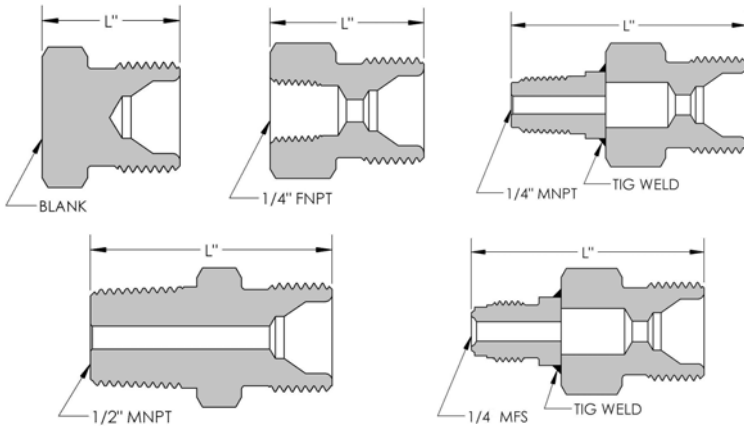

Blank plug available with ring & chain on request *PTH-7 Pigtail Handle available EP = Electropolished ID

COMPLETE PIGTAIL CONNECTION X 1/4 MALE FACE SEAL (INCLUDES 303 SS NUT, 316L NIPPLE, & 303 SS BLANK PLUG)

PART NUMBER	DESCRIPTION	L
PT-540SS-4MFS-P	STAINLESS STEEL 9 Ra EP	2.25"

Blank plug available with ring & chain on request EP = Electropolished ID

INLET OPTIONS & ACCESSORIES

CV
W/ INTEGRAL CHECK VALVE

FR
W/ FLOW RESTRICTOR ORIFICE

PTH-7
PIGTAIL HANDLE SIZE 7 FOR USE ON 1/4" TUBE STUB INLETS ONLY

VALVE OUTLET ADAPTORS

PART NUMBER	DESCRIPTION	L
AD-540MBR-4FNPT	BRASS 1/4" FNPT	1.31"
AD-540MBR-4MNPT	BRASS 1/4" MNPT	1.80"
AD-540MBR-8MNPT	BRASS 1/2" MNPT	2.00"
AD-540MSS-BL	303 SS BLANK CAP	1.12"
AD-540MSS-4FNPT	316L SS 1/4" FNPT	1.31"
AD-540MSS-4MNPT	316L SS 1/4" MNPT	2.19"
AD-540MSS-8MNPT	316L SS 1/2" MNPT	2.00"
AD-540MSS-4MFS	316L SS 1/4 MALE FACE SEAL	2.14"