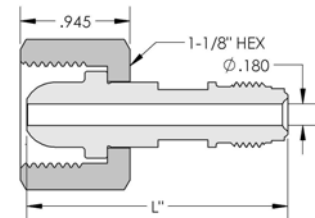

CYLINDER VALVE OUTLET
RIGHT HAND
MALE

INLET CONNECTION
RIGHT HAND
FEMALE NUT & NIPPLE

CONNECTION NO. 540

All dimensions are in inches - for reference only, subject to change.

CYLINDER VALVE OUTLET CAPS

PART NUMBER	DESCRIPTION	L	DUST CAPS
CAP-540BR-P	BRASS W/ POLY DISC LESS RING & CHAIN	0.54"	
CAP-540BR-PR	BRASS W/ POLY DISC	0.54"	
CAP-540CH-P	NICKEL PLATED BRASS W/ POLY DISC LESS RING & CHAIN	0.54"	
CAP-540CH-PR	NICKEL PLATED BRASS W/ POLY DISC	0.54"	

INLETS X 1/4" MALE NATIONAL PIPE THREAD (INCLUDES NUT & NIPPLE)

PART NUMBER	DESCRIPTION	L	BRASS OR NICKEL PLATED BRASS NUT & NIPPLE
INL-540BR-4M-48	BRASS	3.00"	
INL-CV540BR-4M	BRASS W/ CHECK VALVE	3.00"	
INL-540CH-4M-48	NICKEL PLATED BRASS	3.00"	
INL-540CH-4M-48R	NICKEL PLATED BRASS W/ FILTER	3.00"	
INL-CV540CH-4M	NICKEL PLATED BRASS W/ CHECK VALVE	3.00"	
INL-540SS-4M-36	STAINLESS STEEL	2.25"	STAINLESS STEEL 303 NUT, 316L NIPPLE
INL-540SS-4M-48	STAINLESS STEEL	3.00"	
INL-540SS-4M-70R	STAINLESS STEEL W FILTER	4.375"	
INL-CV540SS-4M	STAINLESS STEEL W/ CHECK VALVE	2.625"	

INLETS X 1/4 MALE FACE SEAL (INCLUDES 303 SS NUT & 316L SS NIPPLE)

PART NUMBER	DESCRIPTION	L
INL-540SS-4MFS-36	STAINLESS STEEL 12 Ra	2.25"
INL-540SS-4MFS-P	STAINLESS STEEL 9 Ra EP	2.25"

Available with Check Valve upon request

EP = Electropolished ID

INLETS X ORBITAL TUBE WELD STUB (INCLUDES SILVER PLATED 303 SS NUT & 316L SS NIPPLE)

PART NUMBER	DESCRIPTION	L	T
INL-540SS-4TS-36F	STAINLESS STEEL 12 Ra*	2.25"	1/4"OD X .035" WALL
INL-540SS-4TS-P	STAINLESS STEEL 9 Ra EP*	2.25"	1/4"OD X .035" WALL
INL-CV540SS-4TS	STAINLESS STEEL W/ CHECK VALVE	2.21"	1/4"OD X .035" WALL
INL-540SS-6TS	STAINLESS STEEL 12 Ra	2.25"	3/8"OD X .035" WALL
INL-540SS-6TS-P	STAINLESS STEEL 9 Ra EP	2.25"	3/8"OD X .035" WALL
INL-540SS-8TS-36F	STAINLESS STEEL 12 Ra	2.25"	1/2"OD X .049" WALL
INL-540SS-8TS-P	STAINLESS STEEL 9 Ra EP	2.25"	1/2"OD X .049" WALL