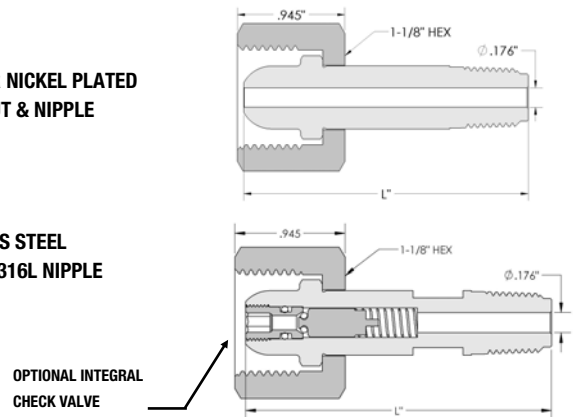

CYLINDER VALVE OUTLET
RIGHT HAND
MALE

INLET CONNECTION
RIGHT HAND
FEMALE NUT & NIPPLE

CONNECTION NO. 540

All dimensions are in inches - for reference only, subject to change.

CYLINDER VALVE OUTLET CAPS

PART NUMBER	DESCRIPTION	L	DUST CAPS
CAP-540BR-P	BRASS W/ POLY DISC LESS RING & CHAIN	0.54"	
CAP-540BR-PR	BRASS W/ POLY DISC	0.54"	
CAP-540CH-P	NICKEL PLATED BRASS W/ POLY DISC LESS RING & CHAIN	0.54"	
CAP-540CH-PR	NICKEL PLATED BRASS W/ POLY DISC	0.54"	

INLETS X 1/4" MALE NATIONAL PIPE THREAD (INCLUDES NUT & NIPPLE)

PART NUMBER	DESCRIPTION	L	BRASS OR NICKEL PLATED BRASS NUT & NIPPLE
INL-540BR-4M-48	BRASS	3.00"	
INL-CV540BR-4M	BRASS W/ CHECK VALVE	3.00"	
INL-540CH-4M-48	NICKEL PLATED BRASS	3.00"	
INL-540CH-4M-48R	NICKEL PLATED BRASS W/ FILTER	3.00"	
INL-CV540CH-4M	NICKEL PLATED BRASS W/ CHECK VALVE	3.00"	
INL-540SS-4M-36	STAINLESS STEEL	2.25"	STAINLESS STEEL 303 NUT, 316L NIPPLE
INL-540SS-4M-48	STAINLESS STEEL	3.00"	
INL-540SS-4M-70R	STAINLESS STEEL W FILTER	4.375"	
INL-CV540SS-4M	STAINLESS STEEL W/ CHECK VALVE	2.625"	

INLETS X 1/4 MALE FACE SEAL (INCLUDES 303 SS NUT & 316L SS NIPPLE)

PART NUMBER	DESCRIPTION	L
INL-540SS-4MFS-36	STAINLESS STEEL 12 Ra	2.25"
INL-540SS-4MFS-P	STAINLESS STEEL 9 Ra EP	2.25"

Available with Check Valve upon request

EP = Electropolished ID

INLETS X ORBITAL TUBE WELD STUB (INCLUDES SILVER PLATED 303 SS NUT & 316L SS NIPPLE)

PART NUMBER	DESCRIPTION	L	T
INL-540SS-4TS-36F	STAINLESS STEEL 12 Ra*	2.25"	1/4"OD X .035" WALL
INL-540SS-4TS-P	STAINLESS STEEL 9 Ra EP*	2.25"	1/4"OD X .035" WALL
INL-CV540SS-4TS	STAINLESS STEEL W/ CHECK VALVE	2.21"	1/4"OD X .035" WALL
INL-540SS-6TS	STAINLESS STEEL 12 Ra	2.25"	3/8"OD X .035" WALL
INL-540SS-6TS-P	STAINLESS STEEL 9 Ra EP	2.25"	3/8"OD X .035" WALL
INL-540SS-8TS-36F	STAINLESS STEEL 12 Ra	2.25"	1/2"OD X .049" WALL
INL-540SS-8TS-P	STAINLESS STEEL 9 Ra EP	2.25"	1/2"OD X .049" WALL