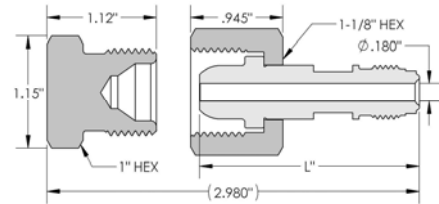

COMPLETE PIGTAIL CONNECTION X ORBITAL TUBE WELD STUB (INCLUDES 303 SS NUT, 316L SS NIPPLE, & 303 SS BLANK PLUG)

PART NUMBER	DESCRIPTION	L	T
PT-540SS-4TS-P	STAINLESS STEEL 9 Ra EP*	2.25"	1/4" OD x .035" WALL
PT-540SS-6TS-P	STAINLESS STEEL 9 Ra EP	2.25"	3/8" OD x .035" WALL
PT-540SS-8TS-P	STAINLESS STEEL 9 Ra EP	2.25"	1/2" OD x .049" WALL

Blank plug available with ring & chain on request *PTH-7 Pigtail Handle available EP = Electropolished ID

COMPLETE PIGTAIL CONNECTION X 1/4 MALE FACE SEAL (INCLUDES 303 SS NUT, 316L NIPPLE, & 303 SS BLANK PLUG)

PART NUMBER	DESCRIPTION	L
PT-540SS-4MFS-P	STAINLESS STEEL 9 Ra EP	2.25"

Blank plug available with ring & chain on request EP = Electropolished ID

INLET OPTIONS & ACCESSORIES

PTH-7
PIGTAIL HANDLE SIZE 7 FOR USE ON 1/4" TUBE STUB INLETS ONLY

VALVE OUTLET ADAPTORS

PART NUMBER	DESCRIPTION	L
AD-540MBR-4FNPT	BRASS 1/4" FNPT	1.31"
AD-540MBR-4MNPT	BRASS 1/4" MNPT	1.80"
AD-540MBR-8MNPT	BRASS 1/2" MNPT	2.00"
AD-540MSS-BL	303 SS BLANK CAP	1.12"
AD-540MSS-4FNPT	316L SS 1/4" FNPT	1.31"
AD-540MSS-4MNPT	316L SS 1/4" MNPT	2.19"
AD-540MSS-8MNPT	316L SS 1/2" MNPT	2.00"
AD-540MSS-4MFS	316L SS 1/4 MALE FACE SEAL	2.14"

Blank cap available with ring & chain on request

3 PIECE ADAPTORS (INCLUDES 303 SS NUT, 316L SS NIPPLE & SS OUTLET ADAPTOR)

PART NUMBER	DESCRIPTION	L
AD-540F714M-SS	STAINLESS STEEL CGA 540 FEMALE X CGA 714 MALE	4.50"
AD-540FBS3F-SS	STAINLESS STEEL CGA 540 FEMALE X BS 3 FEMALE	4.40"
AD-540FD9M-SS	STAINLESS STEEL CGA 540 FEMALE X DIN 9 MALE	3.77"
AD-540FAFNORFF-SS	STAINLESS STEEL CGA 540 FEMALE X AFNOR F FEMALE	3.86"
AD-540FJ22RM-SS	STAINLESS STEEL CGA 540 FEMALE X JIS 22R MALE	3.96"