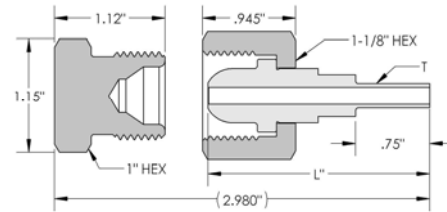

CYLINDER VALVE OUTLET
RIGHT HAND
MALE

INLET CONNECTION
RIGHT HAND
FEMALE NUT & NIPPLE

CONNECTION NO. 540

All dimensions are in inches - for reference only, subject to change.

CYLINDER VALVE OUTLET CAPS

PART NUMBER	DESCRIPTION	L	DUST CAPS
CAP-540BR-P	BRASS W/ POLY DISC LESS RING & CHAIN	0.54"	
CAP-540BR-PR	BRASS W/ POLY DISC	0.54"	
CAP-540CH-P	NICKEL PLATED BRASS W/ POLY DISC LESS RING & CHAIN	0.54"	
CAP-540CH-PR	NICKEL PLATED BRASS W/ POLY DISC	0.54"	

PART NUMBER	DESCRIPTION	L	T
PT-540SS-4TS-P	STAINLESS STEEL 9 Ra EP*	2.25"	1/4" OD x .035" WALL
PT-540SS-6TS-P	STAINLESS STEEL 9 Ra EP	2.25"	3/8" OD x .035" WALL
PT-540SS-8TS-P	STAINLESS STEEL 9 Ra EP	2.25"	1/2" OD x .049" WALL