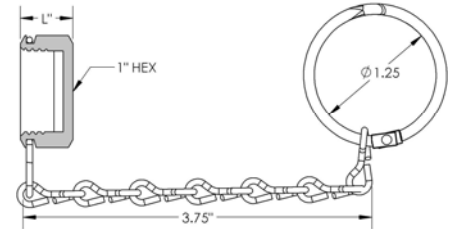

CYLINDER VALVE OUTLET
RIGHT HAND
MALE

INLET CONNECTION
RIGHT HAND
FEMALE NUT & NIPPLE

CONNECTION NO. 540

All dimensions are in inches - for reference only, subject to change.

CYLINDER VALVE OUTLET CAPS

PART NUMBER	DESCRIPTION	L	DUST CAPS
CAP-540BR-P	BRASS W/ POLY DISC LESS RING & CHAIN	0.54"	
CAP-540BR-PR	BRASS W/ POLY DISC	0.54"	
CAP-540CH-P	NICKEL PLATED BRASS W/ POLY DISC LESS RING & CHAIN	0.54"	
CAP-540CH-PR	NICKEL PLATED BRASS W/ POLY DISC	0.54"	

INLETS X 1/4" MALE NATIONAL PIPE THREAD (INCLUDES NUT & NIPPLE)

PART NUMBER	DESCRIPTION	L	BRASS OR NICKEL PLATED BRASS NUT & NIPPLE
INL-540BR-4M-48	BRASS	3.00"	
INL-CV540BR-4M	BRASS W/ CHECK VALVE	3.00"	
INL-540CH-4M-48	NICKEL PLATED BRASS	3.00"	
INL-540CH-4M-48R	NICKEL PLATED BRASS W/ FILTER	3.00"	
INL-CV540CH-4M	NICKEL PLATED BRASS W/ CHECK VALVE	3.00"	
INL-540SS-4M-36	STAINLESS STEEL	2.25"	STAINLESS STEEL 303 NUT, 316L NIPPLE
INL-540SS-4M-48	STAINLESS STEEL	3.00"	
INL-540SS-4M-70R	STAINLESS STEEL W FILTER	4.375"	
INL-CV540SS-4M	STAINLESS STEEL W/ CHECK VALVE	2.625"	

INLETS X 1/4 MALE FACE SEAL (INCLUDES 303 SS NUT & 316L SS NIPPLE)

PART NUMBER	DESCRIPTION	L
INL-540SS-4MFS-36	STAINLESS STEEL 12 Ra	2.25"
INL-540SS-4MFS-P	STAINLESS STEEL 9 Ra EP	2.25"

Available with Check Valve upon request

EP = Electropolished ID

INLETS X ORBITAL TUBE WELD STUB (INCLUDES SILVER PLATED 303 SS NUT & 316L SS NIPPLE)

PART NUMBER	DESCRIPTION	L	T
INL-540SS-4TS-36F	STAINLESS STEEL 12 Ra*	2.25"	1/4"OD X .035" WALL
INL-540SS-4TS-P	STAINLESS STEEL 9 Ra EP*	2.25"	1/4"OD X .035" WALL
INL-CV540SS-4TS	STAINLESS STEEL W/ CHECK VALVE	2.21"	1/4"OD X .035" WALL
INL-540SS-6TS	STAINLESS STEEL 12 Ra	2.25"	3/8"OD X .035" WALL
INL-540SS-6TS-P	STAINLESS STEEL 9 Ra EP	2.25"	3/8"OD X .035" WALL
INL-540SS-8TS-36F	STAINLESS STEEL 12 Ra	2.25"	1/2"OD X .049" WALL
INL-540SS-8TS-P	STAINLESS STEEL 9 Ra EP	2.25"	1/2"OD X .049" WALL