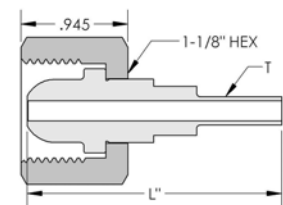

CYLINDER VALVE OUTLET
RIGHT HAND
MALE

INLET CONNECTION
RIGHT HAND
FEMALE NUT & NIPPLE

CONNECTION NO. 540

All dimensions are in inches - for reference only, subject to change.

CYLINDER VALVE OUTLET CAPS

PART NUMBER	DESCRIPTION	L	DUST CAPS
CAP-540BR-P	BRASS W/ POLY DISC LESS RING & CHAIN	0.54"	
CAP-540BR-PR	BRASS W/ POLY DISC	0.54"	
CAP-540CH-P	NICKEL PLATED BRASS W/ POLY DISC LESS RING & CHAIN	0.54"	
CAP-540CH-PR	NICKEL PLATED BRASS W/ POLY DISC	0.54"	

INLETS X 1/4" MALE NATIONAL PIPE THREAD (INCLUDES NUT & NIPPLE)

PART NUMBER	DESCRIPTION	L	BRASS OR NICKEL PLATED BRASS NUT & NIPPLE
INL-540BR-4M-48	BRASS	3.00"	
INL-CV540BR-4M	BRASS W/ CHECK VALVE	3.00"	
INL-540CH-4M-48	NICKEL PLATED BRASS	3.00"	
INL-540CH-4M-48R	NICKEL PLATED BRASS W/ FILTER	3.00"	
INL-CV540CH-4M	NICKEL PLATED BRASS W/ CHECK VALVE	3.00"	
INL-540SS-4M-36	STAINLESS STEEL	2.25"	STAINLESS STEEL 303 NUT, 316L NIPPLE
INL-540SS-4M-48	STAINLESS STEEL	3.00"	
INL-540SS-4M-70R	STAINLESS STEEL W FILTER	4.375"	
INL-CV540SS-4M	STAINLESS STEEL W/ CHECK VALVE	2.625"	

INLETS X 1/4 MALE FACE SEAL (INCLUDES 303 SS NUT & 316L SS NIPPLE)

PART NUMBER	DESCRIPTION	L
INL-540SS-4MFS-36	STAINLESS STEEL 12 Ra	2.25"
INL-540SS-4MFS-P	STAINLESS STEEL 9 Ra EP	2.25"

Available with Check Valve upon request

EP = Electropolished ID

INLETS X ORBITAL TUBE WELD STUB (INCLUDES SILVER PLATED 303 SS NUT & 316L SS NIPPLE)

PART NUMBER	DESCRIPTION	L	T
INL-540SS-4TS-36F	STAINLESS STEEL 12 Ra*	2.25"	1/4"OD X .035" WALL
INL-540SS-4TS-P	STAINLESS STEEL 9 Ra EP*	2.25"	1/4"OD X .035" WALL
INL-CV540SS-4TS	STAINLESS STEEL W/ CHECK VALVE	2.21"	1/4"OD X .035" WALL
INL-540SS-6TS	STAINLESS STEEL 12 Ra	2.25"	3/8"OD X .035" WALL
INL-540SS-6TS-P	STAINLESS STEEL 9 Ra EP	2.25"	3/8"OD X .035" WALL
INL-540SS-8TS-36F	STAINLESS STEEL 12 Ra	2.25"	1/2"OD X .049" WALL
INL-540SS-8TS-P	STAINLESS STEEL 9 Ra EP	2.25"	1/2"OD X .049" WALL